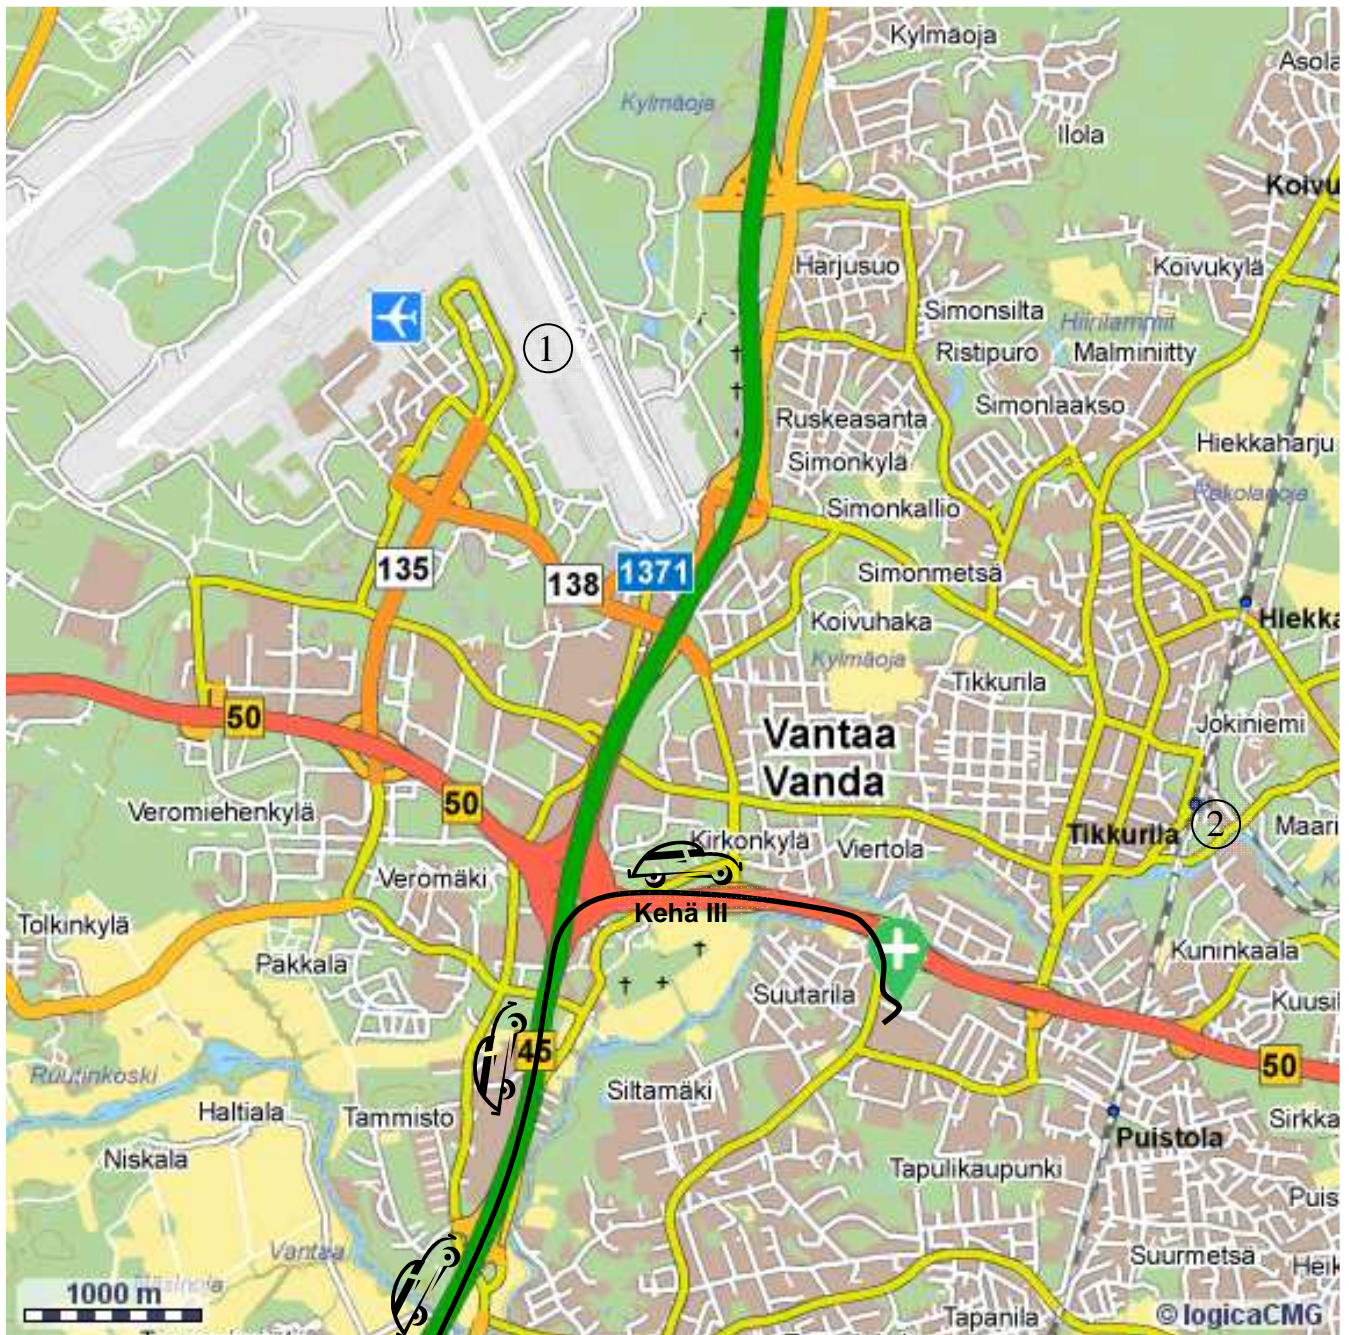

Flint Group Finland Oy

Address: Lampputie 1,
FI-00740 Helsinki
Finland
Phone: +358 20 7759 200

How to reach us:

From Helsinki-Vantaa airport ① by taxi about 5 minutes.

From Tikkurila railway station ② by taxi about 5 minutes.

From Helsinki center by bus 70 T or 70 V to terminal point (located in Lampputie).

From Helsinki center by car take road 45 to Tuusula, exit Kehä III itään (Ring III east), turn right to Suutarila (Suutarinkyläntie), turn left into Lampputie.