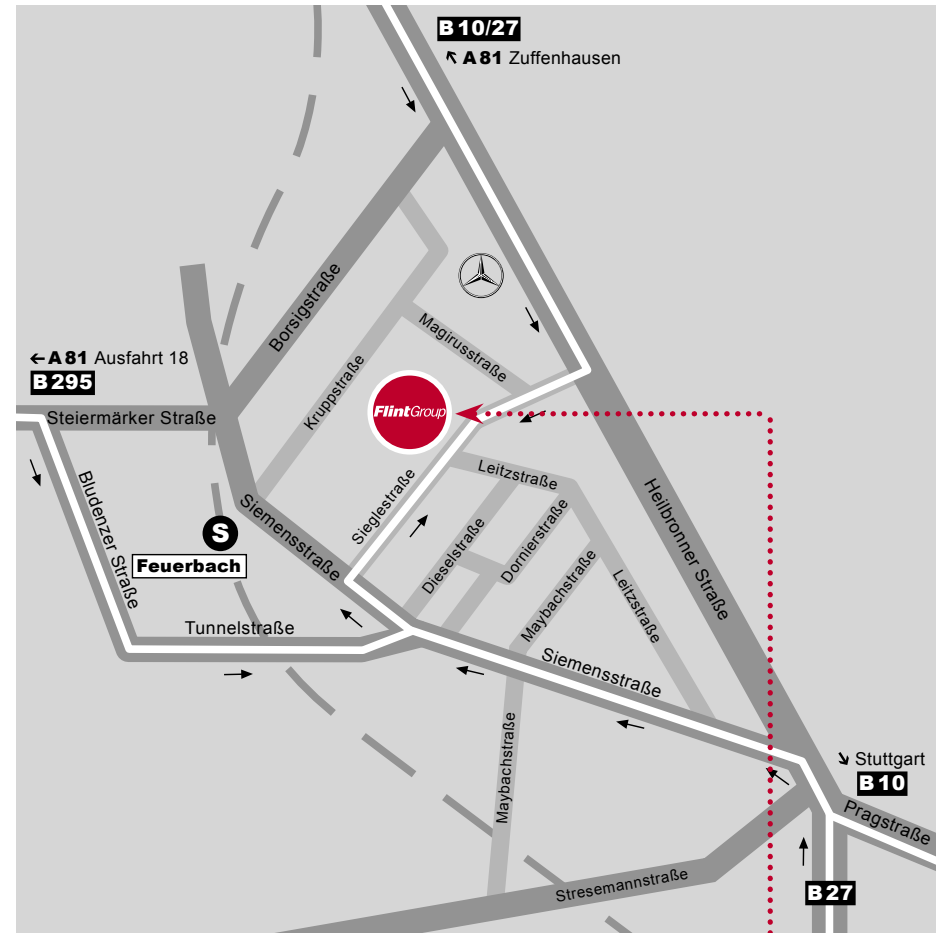

### From the North

BAB (federal highway) **A81**  
Würzburg – direction Stuttgart  
exit 17 (Zuffenhausen) –  
direction Feuerbach (B 10/27) –  
Heilbronner Straße –  
turn right into Sieglestraße

### From the East

**B 10/14** direction Wilhelma/Feuerbach –  
Pragstraße (B 10) – Pragsattel –  
turn left into Siemensstraße (B 295) –  
turn right into Sieglestraße

### From the South

**B 14/27** direction Hauptbahnhof  
(main station) –  
drive on to the B 27 (Heilbronner Straße)  
direction Feuerbach –  
turn left into Siemensstraße (B 295) –  
turn right into Sieglestraße

### From the West

BAB (federal highway) **A81**  
Singen – direction Würzburg –  
exit 18 (Feuerbach) –  
direction Feuerbach (B 295)  
go through the tunnel –  
Steiermärker Straße –  
turn right into Bludenzer Straße –  
turn left into Tunnelstraße –  
turn left into Siemensstraße –  
turn right into Sieglestraße