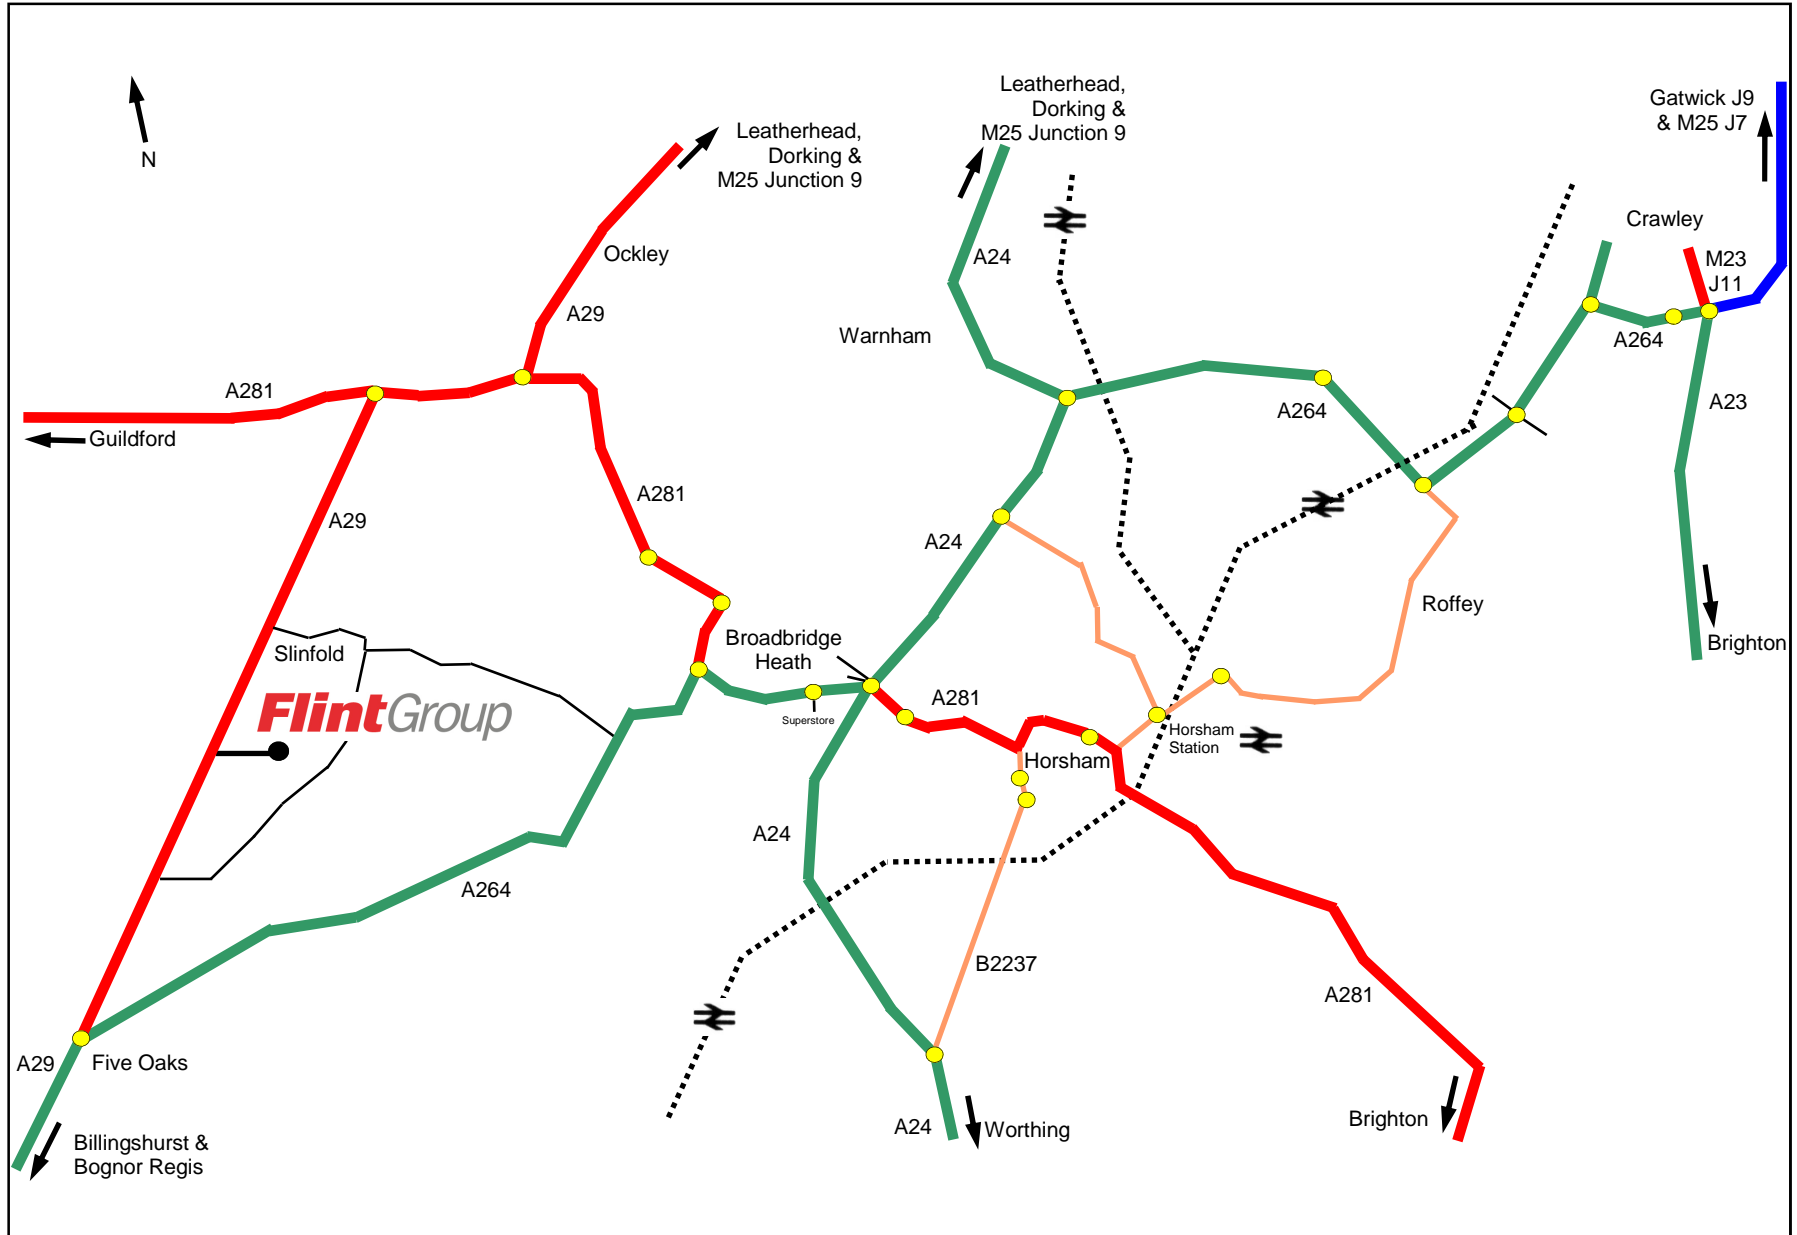

How to get to Flint Group - Slinfold

By Road...

M25 from the West:

Junction 9 (Leatherhead). South on A24 through Dorking then A29. Flint Group is signed on the left off the A29.

M25 from the East:

M23 to Junction 11 (Pease Pottage). A264 past Horsham & on A281 towards Guildford. Left onto A29. Flint Group is signed on the left off the A29.

By Air...

Gatwick Airport has many international flights & internal flights from most major regional airports. The airport is approximately 20 miles from the site.

By Rail...

Horsham Station is approximately 60 minutes from London Victoria, then take a taxi to the site.